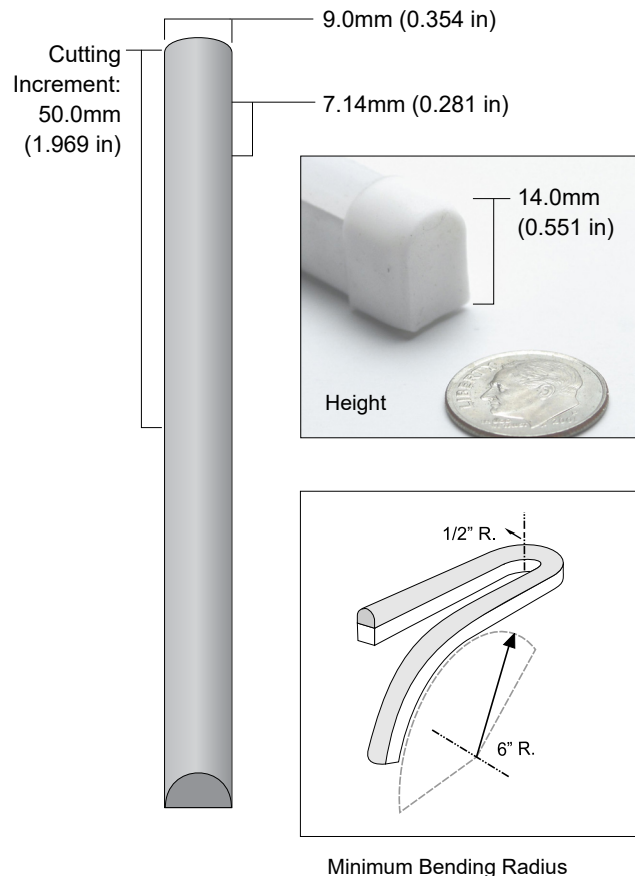

**QolorFLEX NuNeon, Amber N914-A-10** is a sealed LED linear product that is flexible and safe for indoor or outdoor use. It is rugged, outdoor-rated, and dimmable. It can be cut to length and is available in a variety of colours plus RGB. It offers nearly the same visual impact as traditional blown glass neon without the problematic issue of installation and maintenance. QolorFLEX NuNeon operates on 24VDC and can be powered and controlled by a variety of QolorFLEX Dimmers and power supplies.

**SPECIFICATIONS:**

Physical		
Length	10m	(32.808 ft)
Height	14mm	(0.551 in)
Width	9mm	(0.354 in)
Cutting Increment	50mm	(1.969 in)
LED Spacing	7.14mm	(0.281 in)
Material	Silicone Extrusion	
Type	White Finish	
Connector Type	200mm long (7.874 in) flat cable on both ends, stripped 10mm and tinned	
Minimum Bending Radius	Flat plane: 1/2" Global axis: 6"	

Output	
Colour(s)	Amber
Wavelength	588 nm
Beam Angle	120°
Lumens Per Metre	150 lm/m

Electrical	
Operating Voltage	24VDC
Current	3.0A
Power Consumption	7.2w/m (2.2 w/ft)
Power Consumption/10m	72w/10m
Density	140 LEDs/m
LED Type	2835

## QolorFLEX NuNeon Specifications

PART NUMBER	NAME	VOLTAGE	COLOUR TEMP	WAVELENGTH	POWER CONSUMPTION	LENGTH
N914-H27006500-5	QolorFLEX NuNeon, Tunable White HiQ High CRI	24	2700°K, 6500°K	N/A	70 w/5m (1 reel)	5m
N914-CW-10	QolorFLEX NuNeon, Cool White	24	6500°K	N/A	72w/10m (1 reel)	10m
N914-NW-10	QolorFLEX NuNeon, Natural White	24	4000°K	N/A	72w/10m (1 reel)	10m
N914-WW-10	QolorFLEX NuNeon, Warm White	24	2700°K	N/A	72w/10m (1 reel)	10m
N914-A-10	QolorFLEX NuNeon, Amber	24	N/A	588 nm	72w/10m (1 reel)	10m
N914-B-10	QolorFLEX NuNeon, Blue	24	N/A	468 nm	72w/10m (1 reel)	10m
N914-G-10	QolorFLEX NuNeon, Green	24	N/A	518 nm	72w/10m (1 reel)	10m
N914-R-10	QolorFLEX NuNeon, Red	24	N/A	622 nm	72w/10m (1 reel)	10m
N914-RGB-5	QolorFLEX NuNeon, RGB	24	N/A	622/518/468 nm	48 w/5m (1 reel)	5m