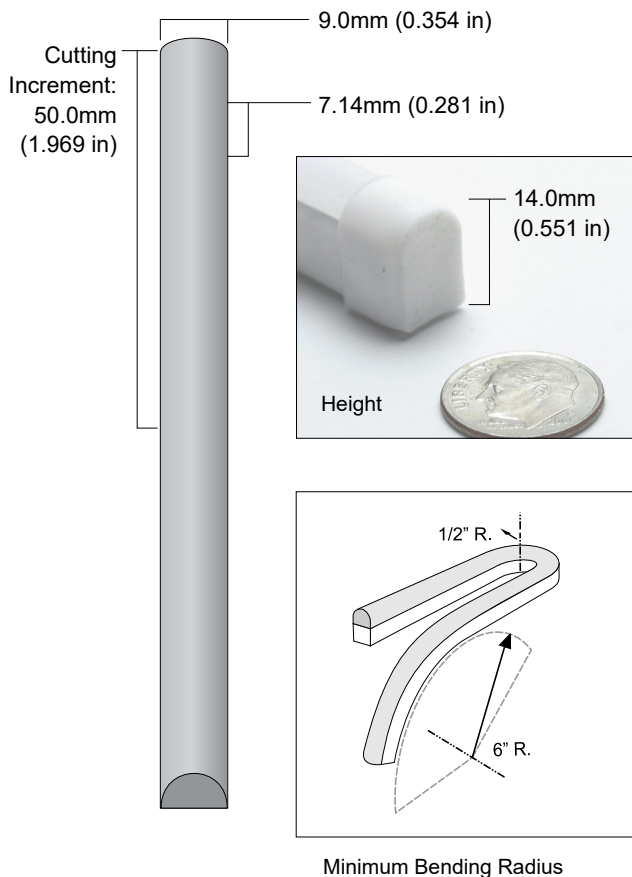

QolorFLEX NuNeon, Blue N914-B-10 is a sealed LED linear product that is flexible and safe for indoor or outdoor use. It is rugged, outdoor-rated, and dimmable. It can be cut to length and is available in a variety of colours plus RGB. It offers nearly the same visual impact as traditional blown glass neon without the problematic issue of installation and maintenance. QolorFLEX NuNeon operates on 24VDC and can be powered and controlled by a variety of QolorFLEX Dimmers and power supplies.

SPECIFICATIONS:

Physical		
Length	10m	(32.808 ft)
Height	14mm	(0.551 in)
Width	9mm	(0.354 in)
Cutting Increment	50mm	(1.969 in)
LED Spacing	7.14mm	(0.281 in)
Material	Silicone Extrusion	
Type	White Finish	
Connector Type	200mm long (7.874 in) flat cable on both ends, stripped 10mm and tinned	
Minimum Bending Radius	Flat plane: 1/2" Global axis: 6"	

Output	
Colour(s)	Blue
Wavelength	468 nm
Beam Angle	120°
Lumens Per Metre	85 lm/m

Electrical	
Operating Voltage	24VDC
Current	3.0A
Power Consumption	7.2w/m (2.2 w/ft)
Power Consumption/10m	72w/10m
Density	140 LEDs/m
LED Type	2835

QolorFLEX NuNeon Accessories

PART NUMBER	NAME	PART NUMBER	NAME
N914-01	QolorFLEX NuNeon End Cap with Strain Relief, Pack of 10 	N914-05	QolorFLEX NuNeon Aluminum Extrusion, 2m 
N914-02	QolorFLEX NuNeon End Cap, Pack of 10 	N914-07	QolorFLEX NuNeon Aluminum Extrusion Mounting Clip, Pack 
N914-03	QolorFLEX NuNeon Lead Wire, Two Wire, 40cm 	N914-09	QolorFLEX NuNeon Plastic Mounting Clip, 30mm, Pack of 10 
N914-03-100	QolorFLEX NuNeon Lead Wire, Two Wire, 40cm (not pictured)	NU1040	QolorFLEX NuNeon Silicone, White 
N914-04	QolorFLEX NuNeon Lead Wire, Four Wire, 40cm 	NU1034	QolorFLEX NuNeon Heat Shrink Tubing, Clear, 2 feet (0.6m) 
N914-04-100	QolorFLEX NuNeon Lead Wire, Four Wire, 40cm (not pictured)		