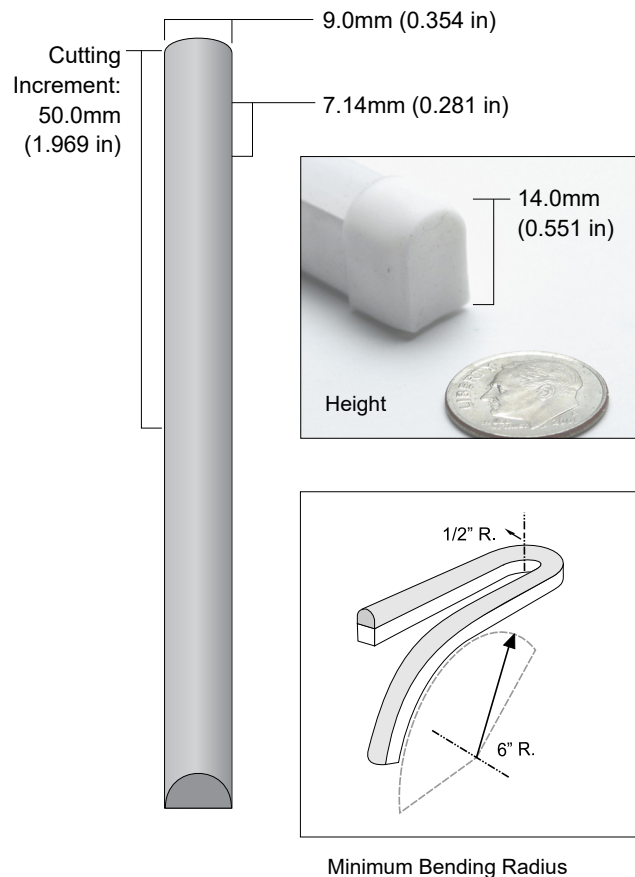

SPECIFICATIONS:

Physical		
Length	10m	(32.808 ft)
Height	14mm	(0.551 in)
Width	9mm	(0.354 in)
Cutting Increment	50mm	(1.969 in)
LED Spacing	7.14mm	(0.281 in)
Material	Silicone Extrusion	
Type	White Finish	
Connector Type	200mm long (7.874 in) flat cable on both ends, stripped 10mm and tinned	
Minimum Bending Radius	Flat plane: 1/2" Global axis: 6"	

Output	
Colour(s)	Cool White
Colour Temperature	6500 K
Beam Angle	120°
Lumens Per Metre	650 lm/m

Electrical	
Operating Voltage	24VDC
Current	3.0A
Power Consumption	7.2w/m (2.2 w/ft)
Power Consumption/10m	72w/10m
Density	140 LEDs/m
LED Type	2835

Product Information	
Use Environment	Indoor/ Outdoor
Dimmable	Fully Dimmable
Average Life	50,000 hours
Warranty	Two years
IP Rating	IP67
Compliance	ETL, CE, RoHS