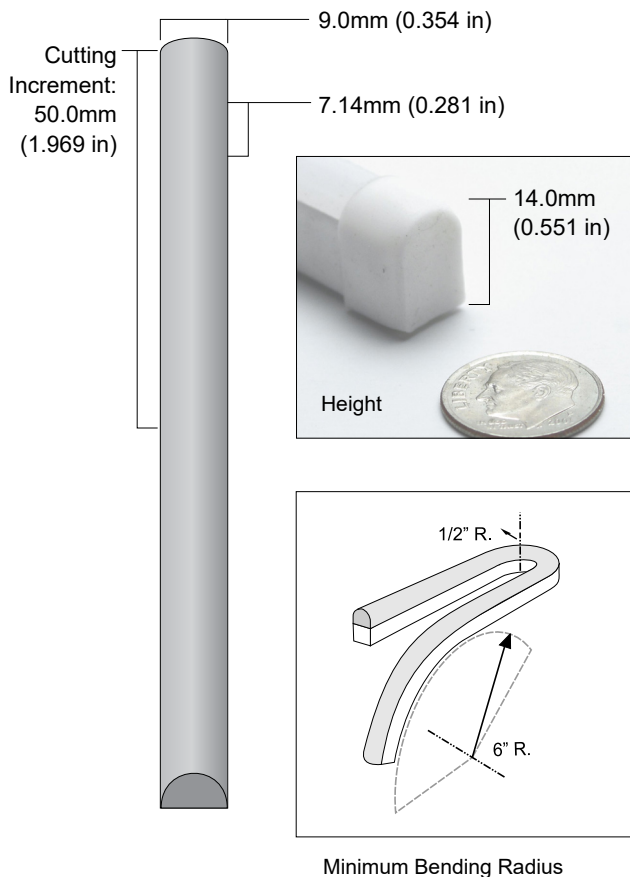

**QolorFLEX NuNeon, Green N914-G-10** is a sealed LED linear product that is flexible and safe for indoor or outdoor use. It is rugged, outdoor-rated, and dimmable. It can be cut to length and is available in a variety of colours plus RGB. It offers nearly the same visual impact as traditional blown glass neon without the problematic issue of installation and maintenance. QolorFLEX NuNeon operates on 24VDC and can be powered and controlled by a variety of QolorFLEX Dimmers and power supplies.

## SPECIFICATIONS:

### Physical

Length	10m	(32.808 ft)
Height	14mm	(0.551 in)
Width	9mm	(0.354 in)
Cutting Increment	50mm	(1.969 in)
LED Spacing	7.14mm	(0.281 in)
Material	Silicone Extrusion	
Type	White Finish	
Connector Type	200mm long (7.874 in) flat cable on both ends, stripped 10mm and tinned	
Minimum Bending Radius	Flat plane: 1/2" Global axis: 6"	

### Electrical

Operating Voltage	24VDC
Current	3.0A
Power Consumption	7.2w/m (2.2 w/ft)
Power Consumption/10m	72w/10m
Density	140 LEDs/m
LED Type	2835